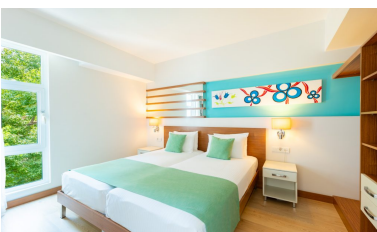

The hotel has 266 rooms in different room categories.

Standard double room

16-20 sqm, double, double bed, shower, WC, hairdryer, air conditioning, individually adjustable, minibar, refill on arrival, water, safe (for a fee), TV (satellite TV, flat screen), kettle, balcony

Family room

26-30 sqm, families, 1 separate bedroom, separate living room, visually separate living/bedroom (with sliding door), double beds (1 double or 2 single beds), 2 sofa beds, shower, WC, hairdryer, air conditioning, individually adjustable, mini-fridge, safe (for a fee), TV (satellite TV, flat screen), kitchenette, coffee machine, sink, balcony

Suite Family

36-40 sqm, suite, with connecting door, country view, 2 separate bedrooms, separate living room, visually separate living/bedroom (with sliding door), 2 single beds, double beds (1 double or 2 single beds), 2 sofa beds, 2 bathrooms, shower, WC, hairdryer, air conditioning, individually adjustable, safe (for a fee), 2 TVs (satellite TV, flat screen), kitchenette, kettle, coffee machine, refrigerator, sink, balcony

Double Room Standard Comfort Country View

16-20 sqm, double, country view, single bed, double bed, shower, WC, hairdryer, air conditioning, individually adjustable, minibar, refill on arrival, water, safe (for a fee), TV (satellite TV, flat screen), kettle, balcony