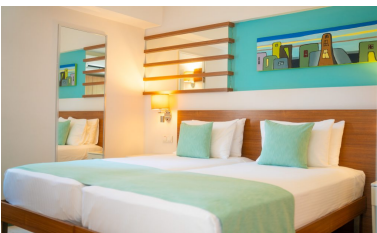

The hotel has 266 rooms in different room categories.

Standard double room

16-20 sqm, double, double bed, shower, WC, hairdryer, air conditioning, individually adjustable, minibar, refill on arrival, water, safe (for a fee), TV (satellite TV, flat screen), kettle, balcony

Family room

26-30 sqm, families, 1 separate bedroom, separate living room, visually separate living/bedroom (with sliding door), double beds (1 double or 2 single beds), 2 sofa beds, shower, WC, hairdryer, air conditioning, individually adjustable, mini-fridge, safe (for a fee), TV (satellite TV, flat screen), kitchenette, coffee machine, sink, balcony

Suite Family

36-40 sqm, suite, with connecting door, country view, 2 separate bedrooms, separate living room, visually separate living/bedroom (with sliding door), 2 single beds, double beds (1 double or 2 single beds), 2 sofa beds, 2 bathrooms, shower, WC, hairdryer, air conditioning, individually adjustable, safe (for a fee), 2 TVs (satellite TV, flat screen), kitchenette, kettle, coffee machine, refrigerator, sink, balcony

Double Room Standard Comfort Country View

16-20 sqm, double, country view, single bed, double bed, shower, WC, hairdryer, air conditioning, individually adjustable, minibar, refill on arrival, water, safe (for a fee), TV (satellite TV, flat screen), kettle, balcony