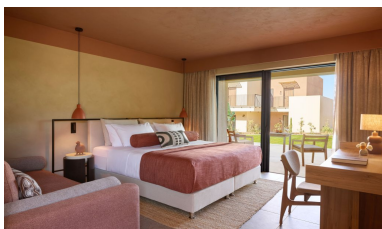

Premium double room with land view

25-27 sqm, double, premium, land view, desk, double bed (king-size), sofa bed, bathroom with walk-in shower, WC, bathrobe, slippers, hairdryer, make-up mirror, air conditioning, mini-fridge, safe, TV (satellite TV, flat screen), coffee/tea, balcony or terrace (furnished), pillow menu, high-quality bath products, pool towel. Occupancy: Max. 2+1, 1+2

Double room premium sea view

26-30 sqm, double, premium, sea view, desk, double bed (king-size), sofa bed, bathroom with walk-in shower, WC, bathrobe, slippers, hairdryer, make-up mirror, air conditioning, mini-fridge, safe, TV (satellite TV, flat screen), coffee/tea, balcony or terrace (furnished), pillow menu, high-quality bath products, pool towel. Occupancy: Max. 2+1, 1+2