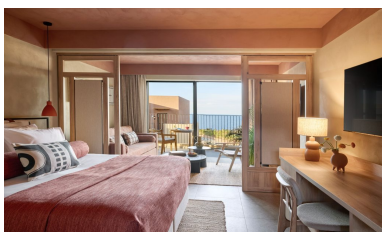

Junior suite country view

29-35 sqm, junior suite, country view, optically separated living/bedroom (with sliding door), desk, double bed (king-size), sofa bed, bathroom with walk-in shower, WC, bathrobe, slippers, hairdryer, make-up mirror, air conditioning, mini-fridge, safe, TV (satellite TV, flat screen), coffee/tea, balcony or terrace (furnished), pillow menu, high-quality bathroom amenities, pool towel. Occupancy: Max. 3+1, 4+0