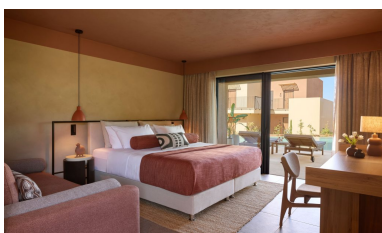

Premium double room with land view

25-27 sqm, double, premium, land view, desk, double bed (king-size), sofa bed, bathroom with walk-in shower, WC, bathrobe, slippers, hairdryer, make-up mirror, air conditioning, mini-fridge, safe, TV (satellite TV, flat screen), coffee/tea, balcony or terrace (furnished), pillow menu, high-quality bath products, pool towel. Occupancy: Max. 2+1, 1+2

Double room premium sea view

26-30 sqm, double, premium, sea view, desk, double bed (king-size), sofa bed, bathroom with walk-in shower, WC, bathrobe, slippers, hairdryer, make-up mirror, air conditioning, mini-fridge, safe, TV (satellite TV, flat screen), coffee/tea, balcony or terrace (furnished), pillow menu, high-quality bath products, pool towel. Occupancy: Max. 2+1, 1+2