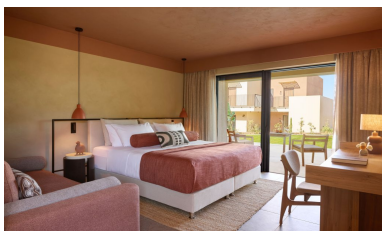

Premium double room with land view

25-27 sqm, double, premium, land view, desk, double bed (king-size), sofa bed, bathroom with walk-in shower, WC, bathrobe, slippers, hairdryer, make-up mirror, air conditioning, mini-fridge, safe, TV (satellite TV, flat screen), coffee/tea, balcony or terrace (furnished), pillow menu, high-quality bath products, pool towel. Occupancy: Max. 2+1, 1+2

Double room premium sea view

26-30 sqm, double, premium, sea view, desk, double bed (king-size), sofa bed, bathroom with walk-in shower, WC, bathrobe, slippers, hairdryer, make-up mirror, air conditioning, mini-fridge, safe, TV (satellite TV, flat screen), coffee/tea, balcony or terrace (furnished), pillow menu, high-quality bath products, pool towel. Occupancy: Max. 2+1, 1+2