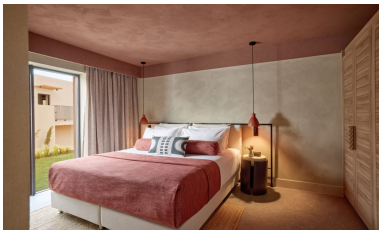

Suite with 2 bedrooms country view

70 sqm, suite, country view, 2 separate bedrooms, combined living/bedroom, desk, double bed (king-size), sofa bed, bathroom with walk-in shower, WC, bathrobe, slippers, hairdryer, make-up mirror, air conditioning, mini-fridge, safe, TV (satellite TV, flat screen), coffee/tea, balcony or terrace (furnished), pillow menu, high-quality bath products, pool towel. Occupancy: Max. 5+1, 6+0